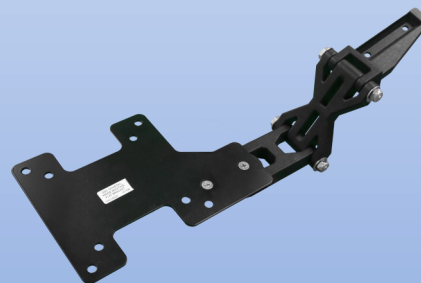

Features:

- 10 Ft USB C to USB C cable (USB 3.1) to allow versatility for mounting.
- Mechanical locking pin and release button to secure device when vehicle is in motion.
- Universal rail that allows other Samsung devices to be docked with D&R Dovetail cases without altering components on the dock.

Features:

- Made from durable nylon plastic
- Heat exhaust channels built into case to assist in dissipating heat from devices
- Optional custom logos

NOTE: Available for past and present Samsung Dex Compatible Smartphones to allow integration into existing equipment

ACCESSORIES

BELT/VEST CLIPS

(available for all past and present Samsung Galaxy Devices)

BICYCLE MOUNT

(Compatible with Ram Bicycle Mount Part no. RAP-274-1U)

Part no.
P906-0004A

CLAMSHELLS AND OTHER MOUNTING SOLUTIONS

Part no.
906-0973A

MOUNTING BRACKETS AND ARMS

SWING ARM
(P936-0007A)

Vehicle Dock Bracket

936-0803A

8820 George Bolton Pkwy. Bolton, ON L7E 2Y4

Tel: (905) 951-9997 | Fax: (905) 951-0019 | Toll Free: 1-800-538-7338